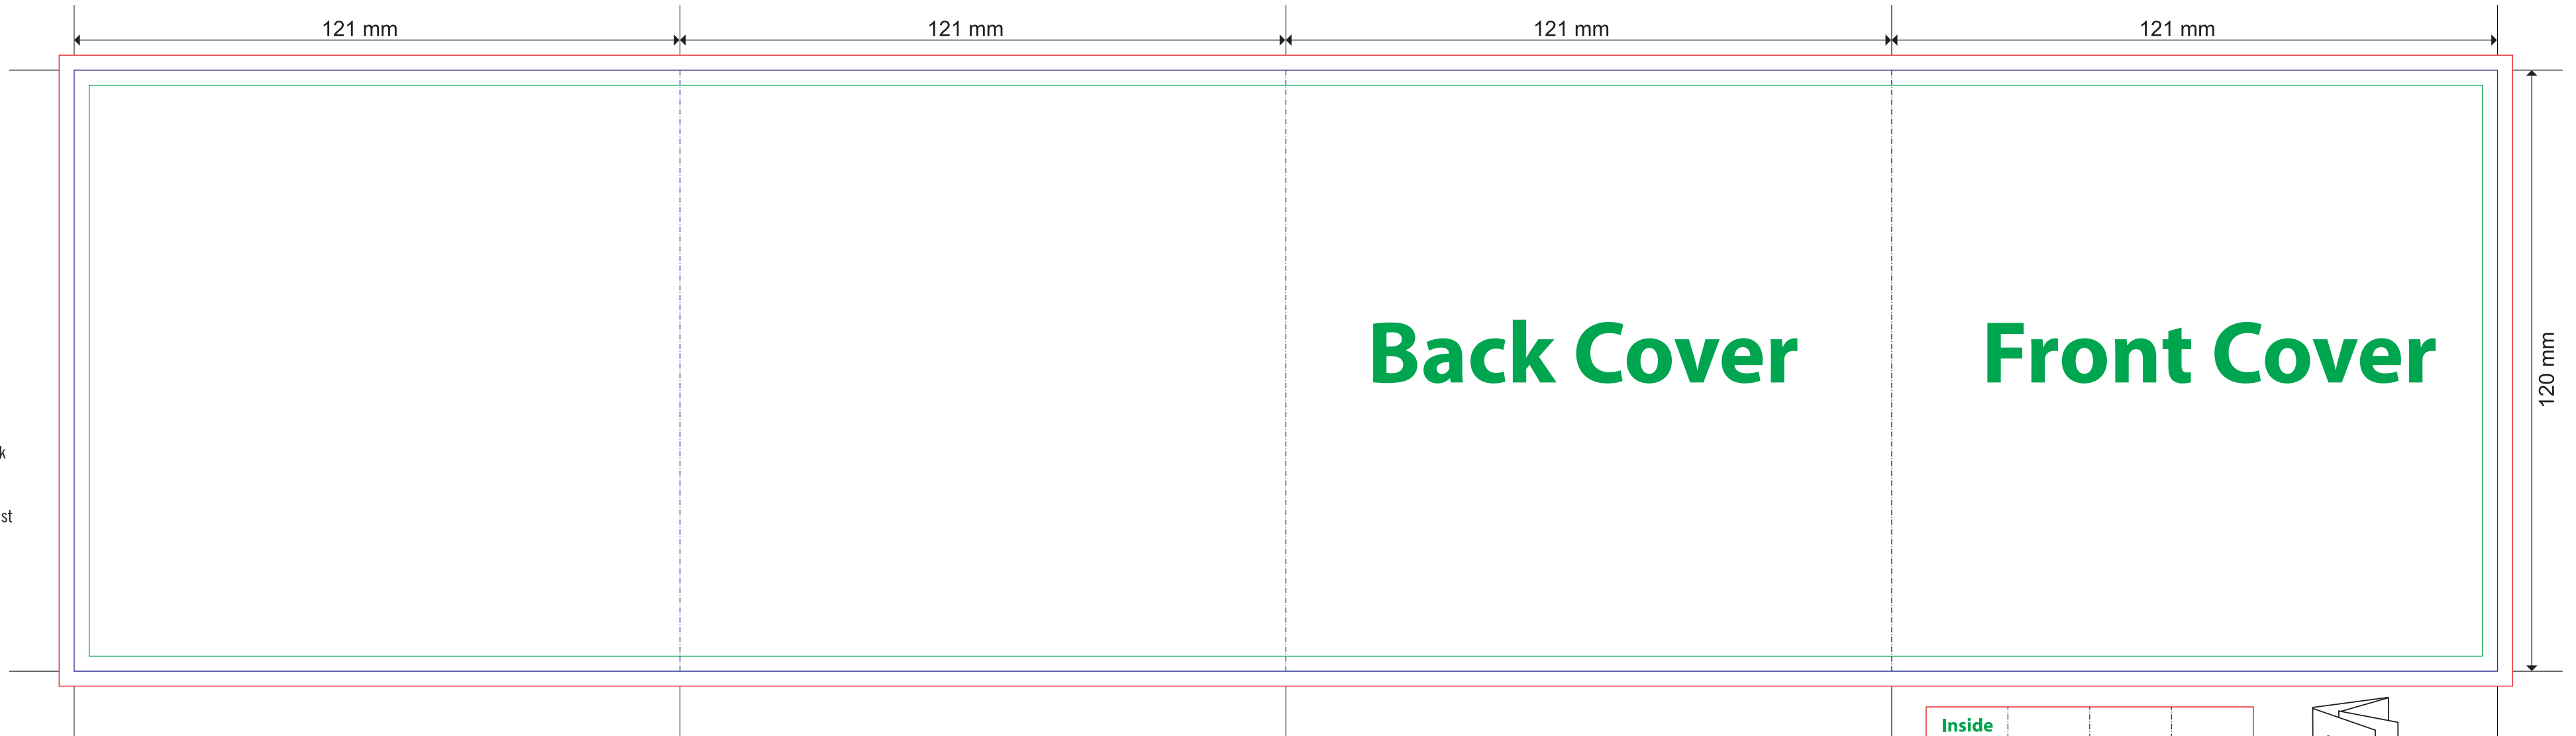

CD 4 Panel Insert Parallel Fold

COLOURS:

Artwork must state if there is a Pantone overprint.

CMYK Colours:

Cyan Magenta Yellow Black

Pantone Colours:

PMS____

DESIGN SPECS:

All images must be embedded and set at 300 DPI.

All fonts must be converted to outlines or both screen and printer fonts must be included.

The minimum recommended and accepted point size is 6 points (6 pt.) Type any smaller than this may break up and may not print legibly.

All artwork must have the recommended bleed and must print in the designated areas.

- Text area
- Crop lines
- - - Folds
- Bleeds

Note! Any artwork that does not meet above requirements will be put on hold and cause delay. Client will have to resubmit new file(s) or authorize ASAP to perform artwork modification at $75 per hour (20 mins minimum), charge every 20 mins thereafter. $25 for extra PDF proof with changes.